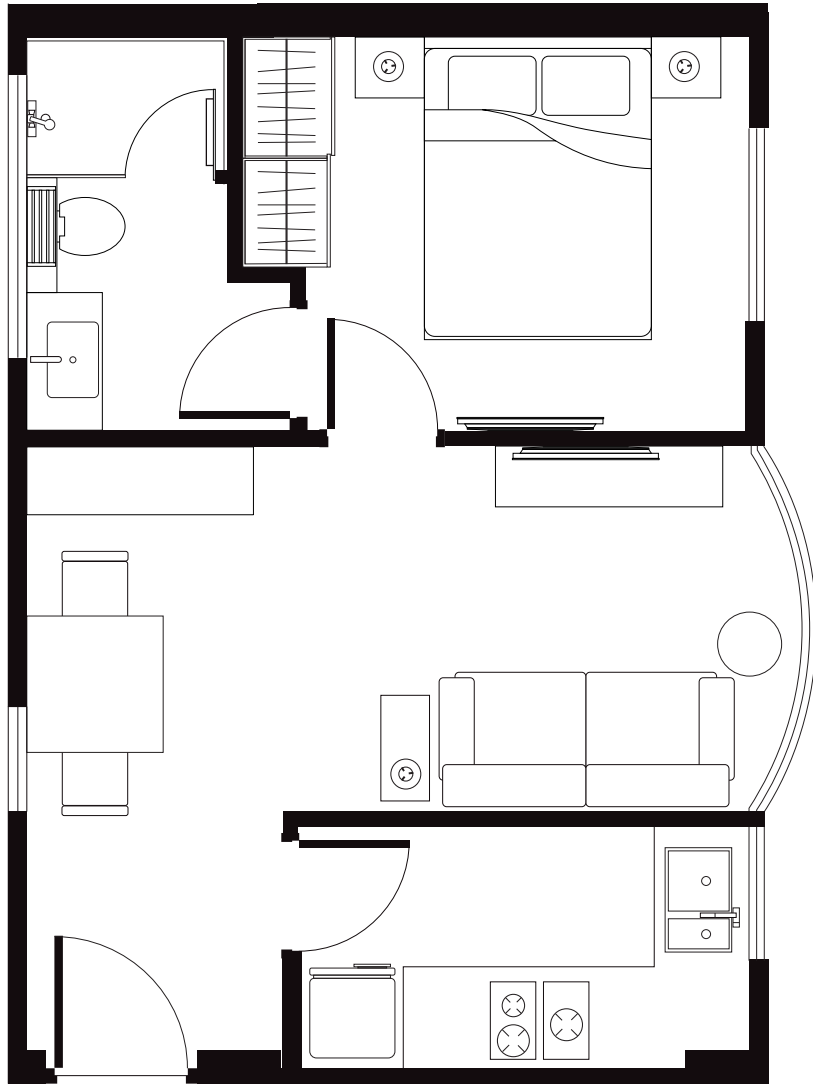

# EATON RESIDENCES

BLUE POOL ROAD

GFA 530 sq.ft / SA 382 sq.ft

1-BEDROOM SUITE