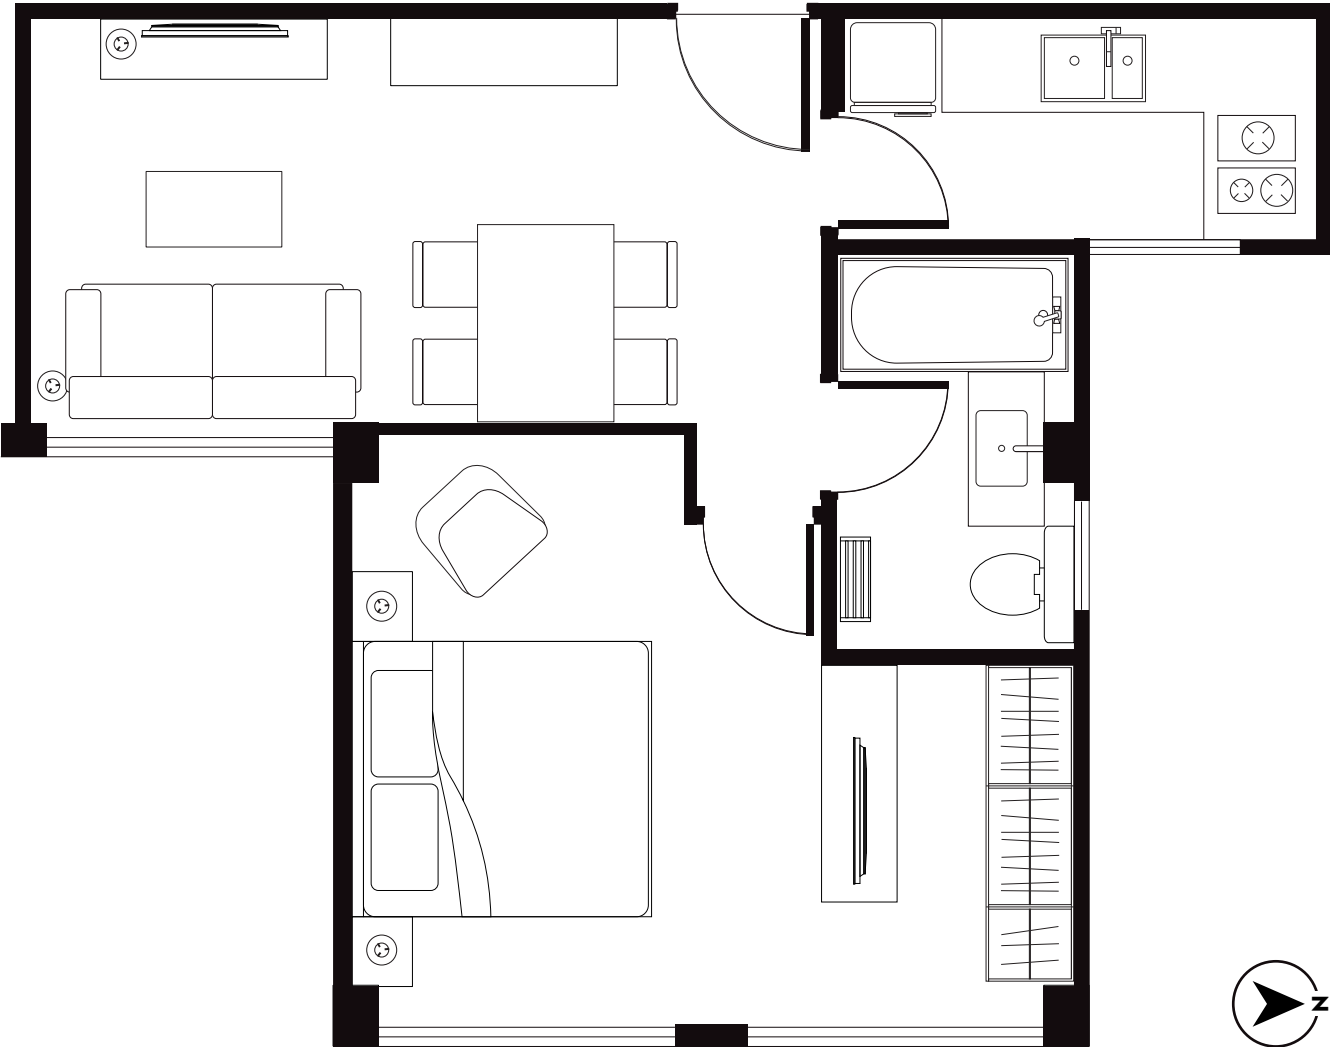

EATON RESIDENCES

BLUE POOL ROAD

GFA 645 sq.ft / SA 464 sq.ft

DELUXE 1-BEDROOM SUITE