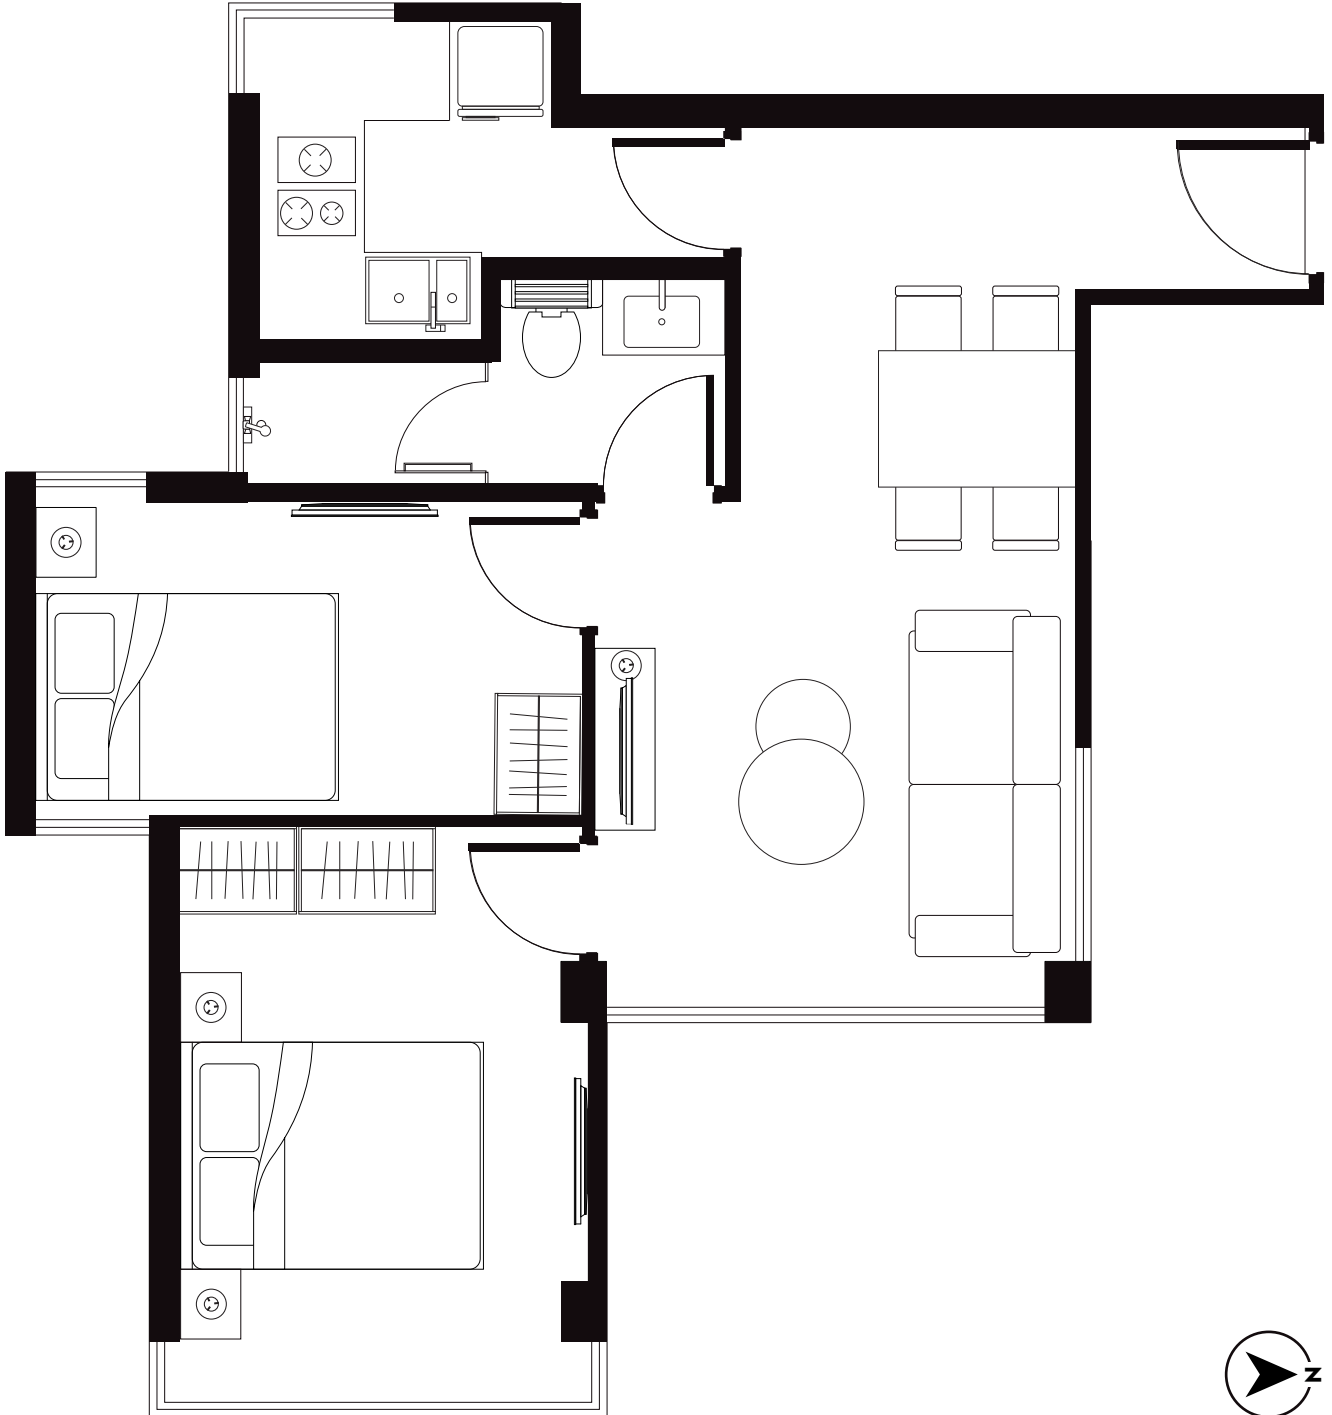

EATON RESIDENCES

BLUE POOL ROAD

GFA 746 sq.ft / SA 537 sq.ft

2-BEDROOM SUITE