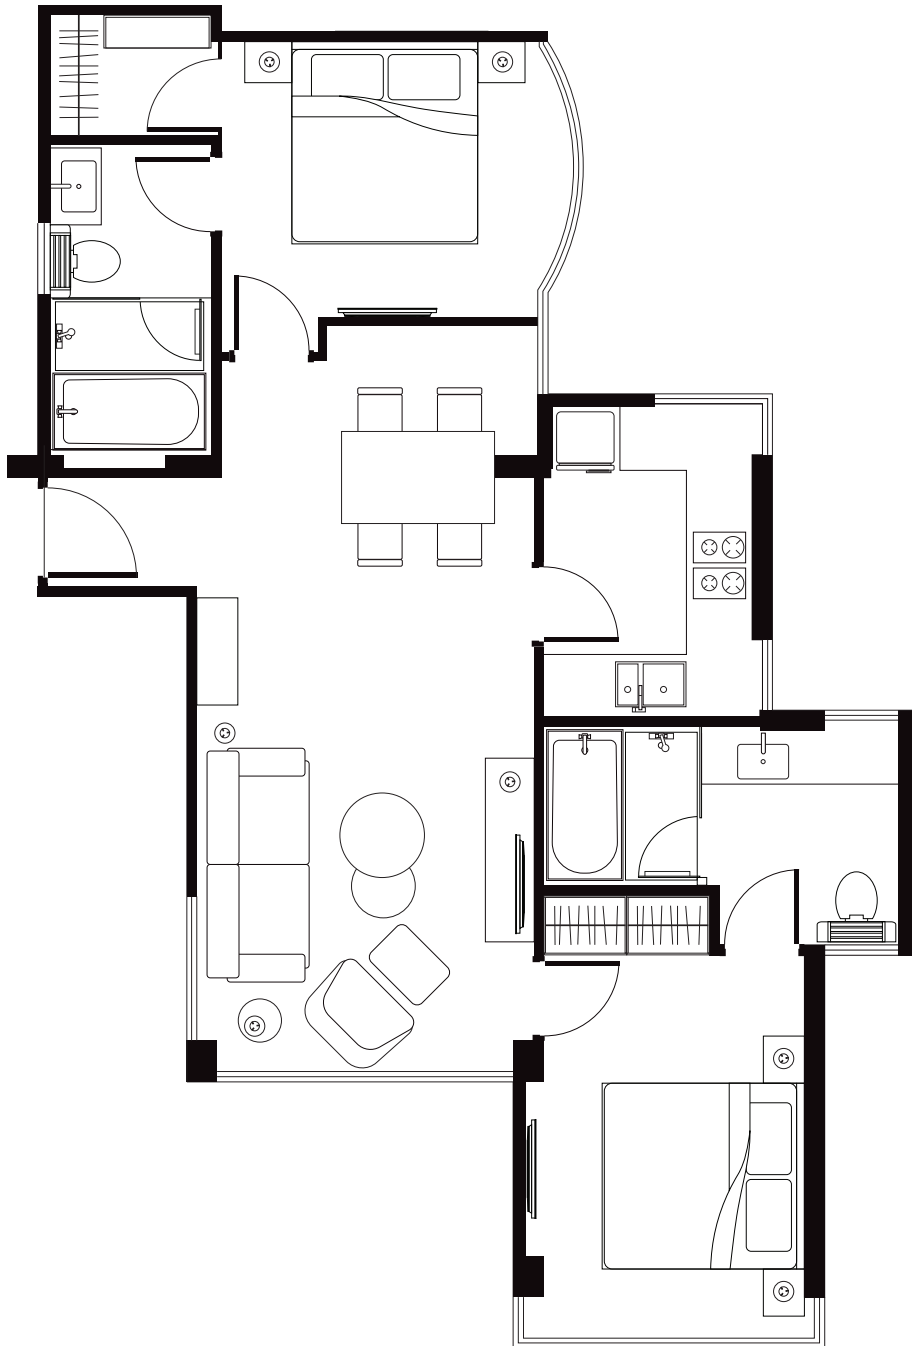

EATON RESIDENCES

BLUE POOL ROAD

GFA 1069 sq.ft / SA 775 sq.ft

EXECUTIVE 2-BEDROOM SUITE