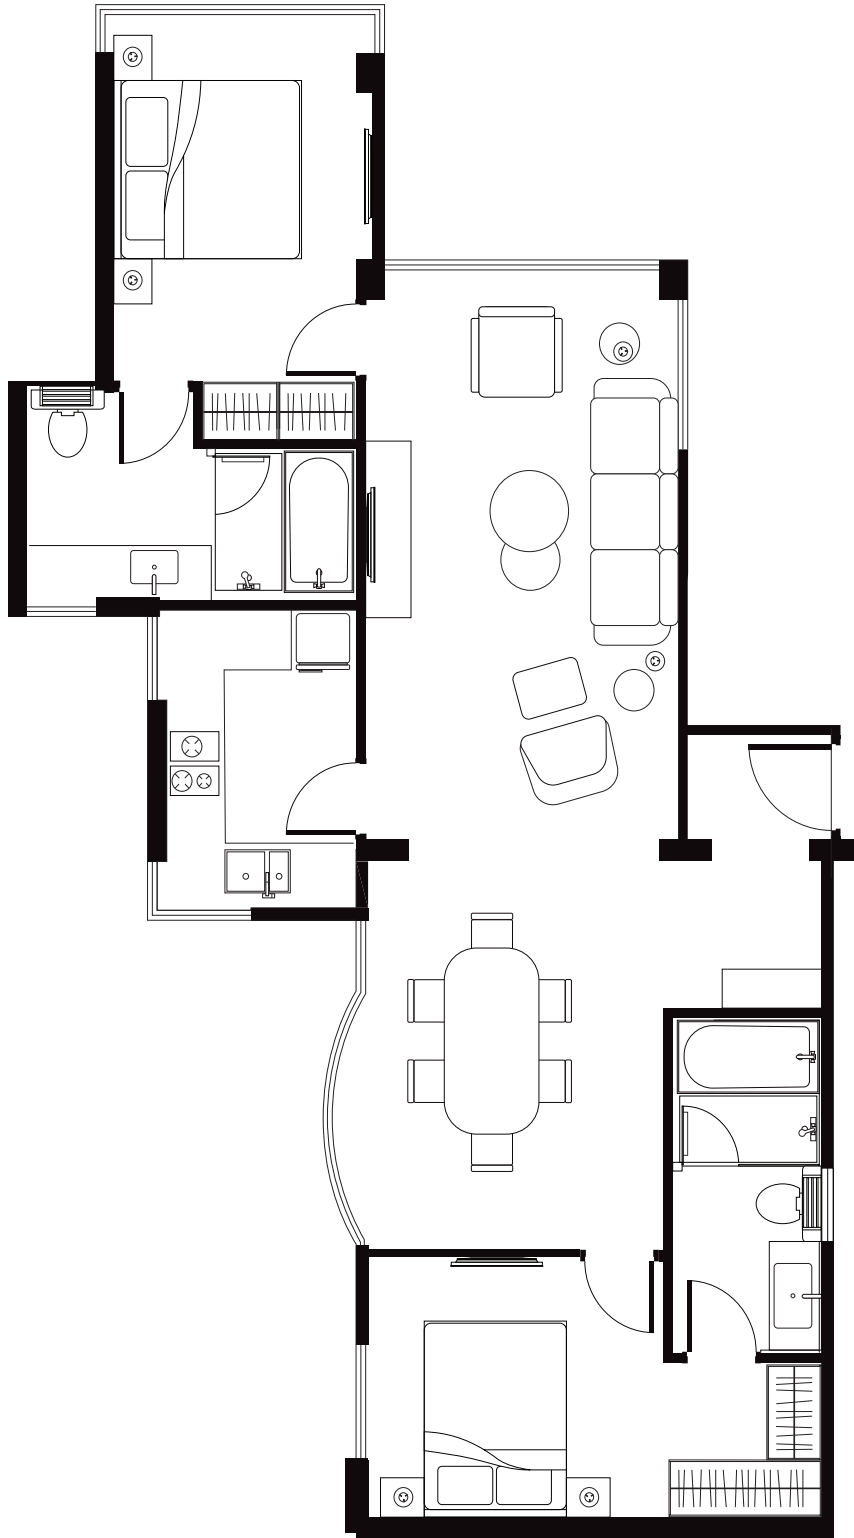

EATON RESIDENCES

BLUE POOL ROAD

GFA 1269 sq.ft / SA 920 sq.ft

GRAND EXECUTIVE 2-BEDROOM SUITE