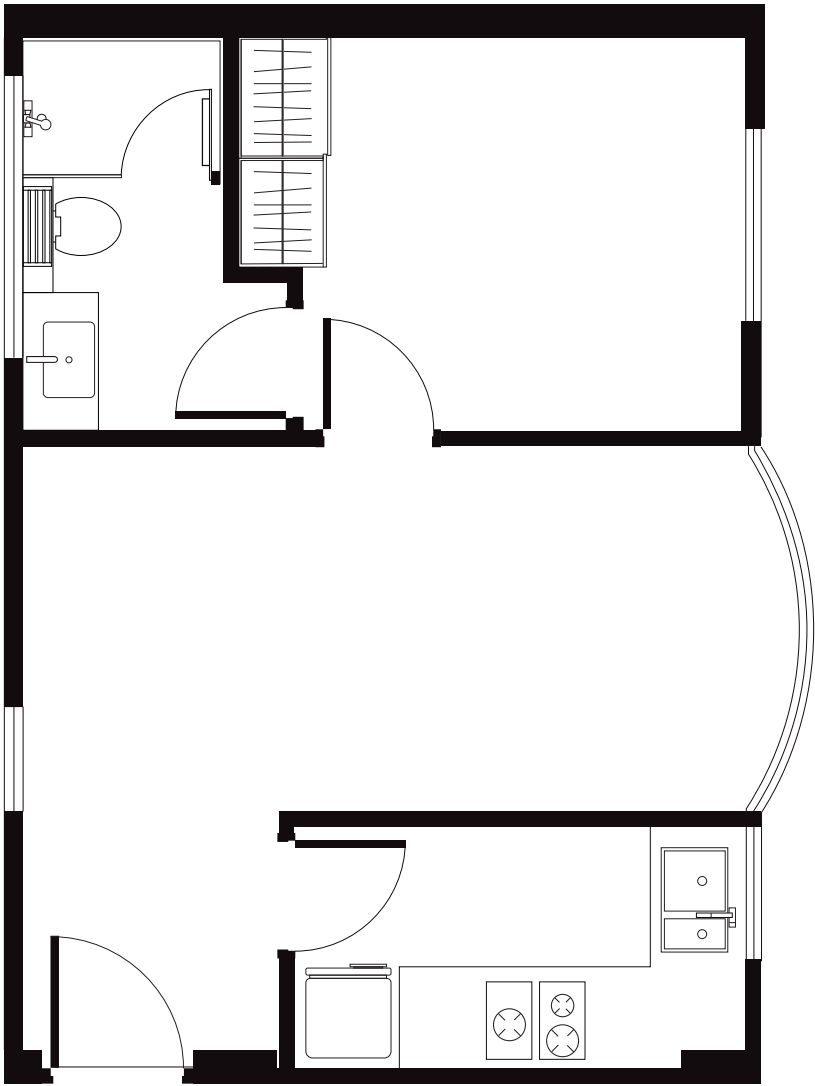

EATON RESIDENCES

BLUE POOL ROAD

GFA 530 sq.ft / SA 382 sq.ft

1-BEDROOM SUITE