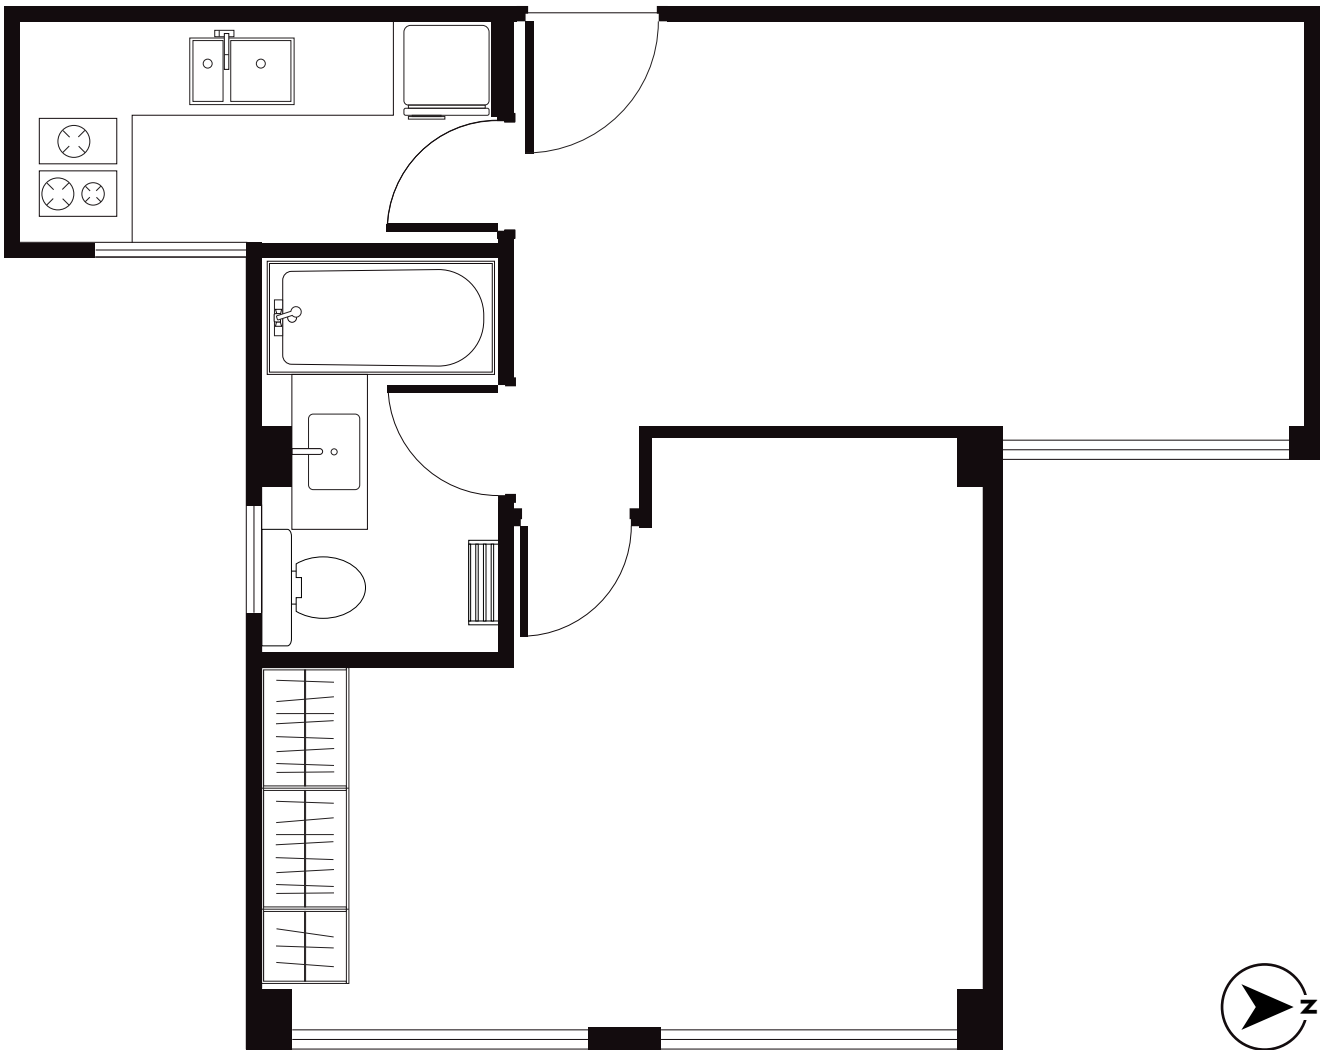

EATON RESIDENCES

BLUE POOL ROAD

GFA 641 sq.ft / SA 464 sq.ft

DELUXE 1-BEDROOM SUITE