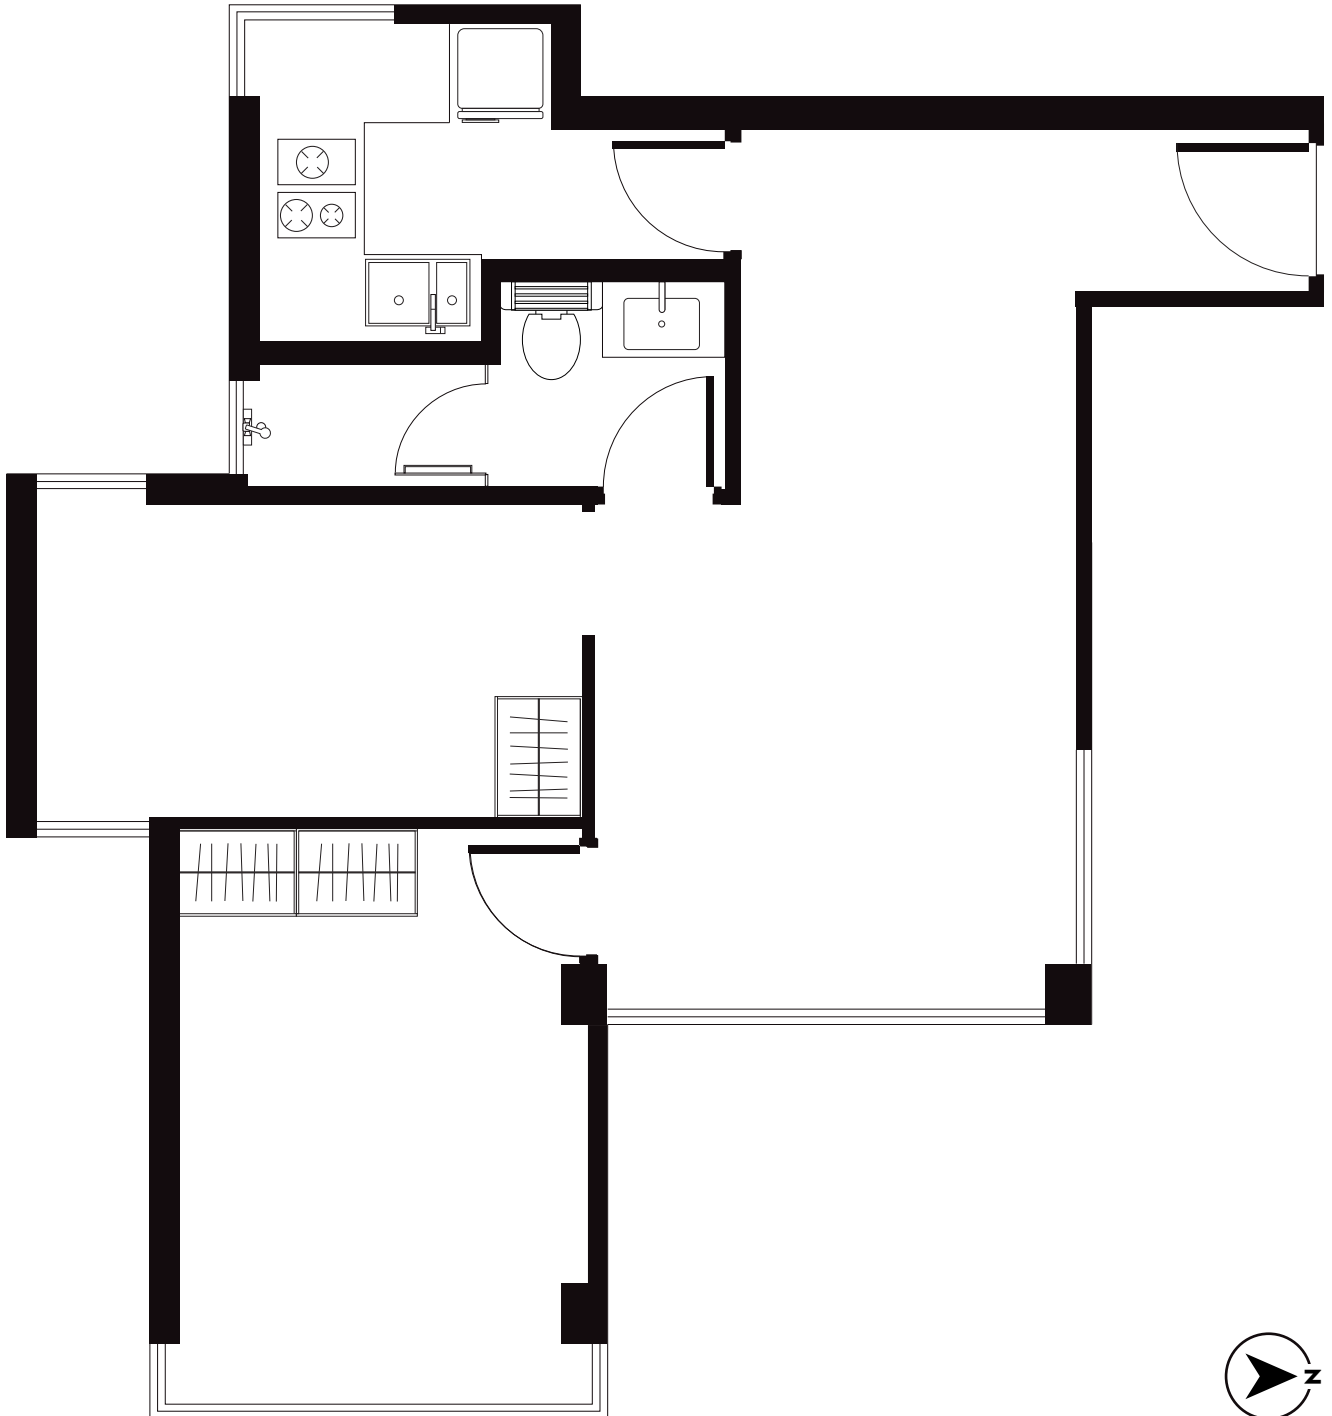

# EATON RESIDENCES

BLUE POOL ROAD

GFA 740 sq.ft / SA 537 sq.ft

2-BEDROOM SUITE