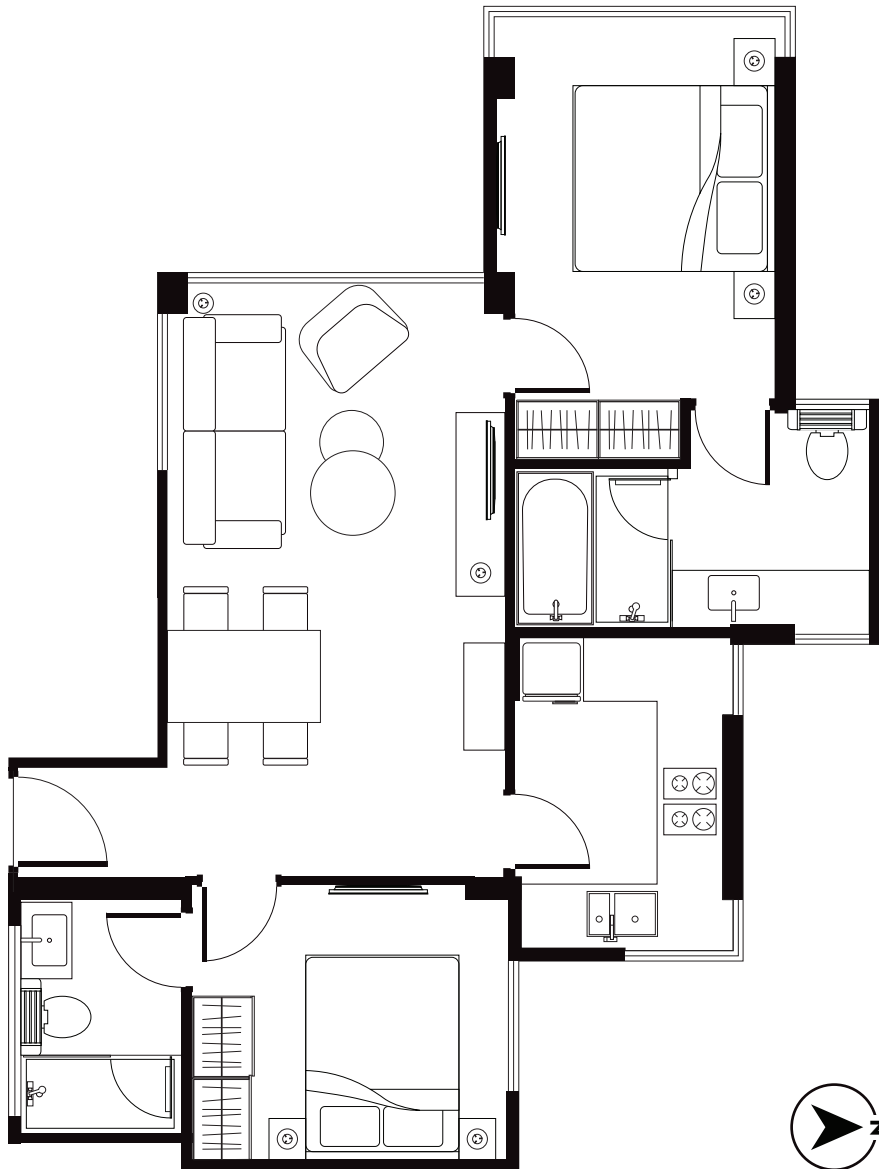

# EATON RESIDENCES

BLUE POOL ROAD

GFA 935 sq.ft / SA 678 sq.ft

DELUXE 2-BEDROOM SUITE