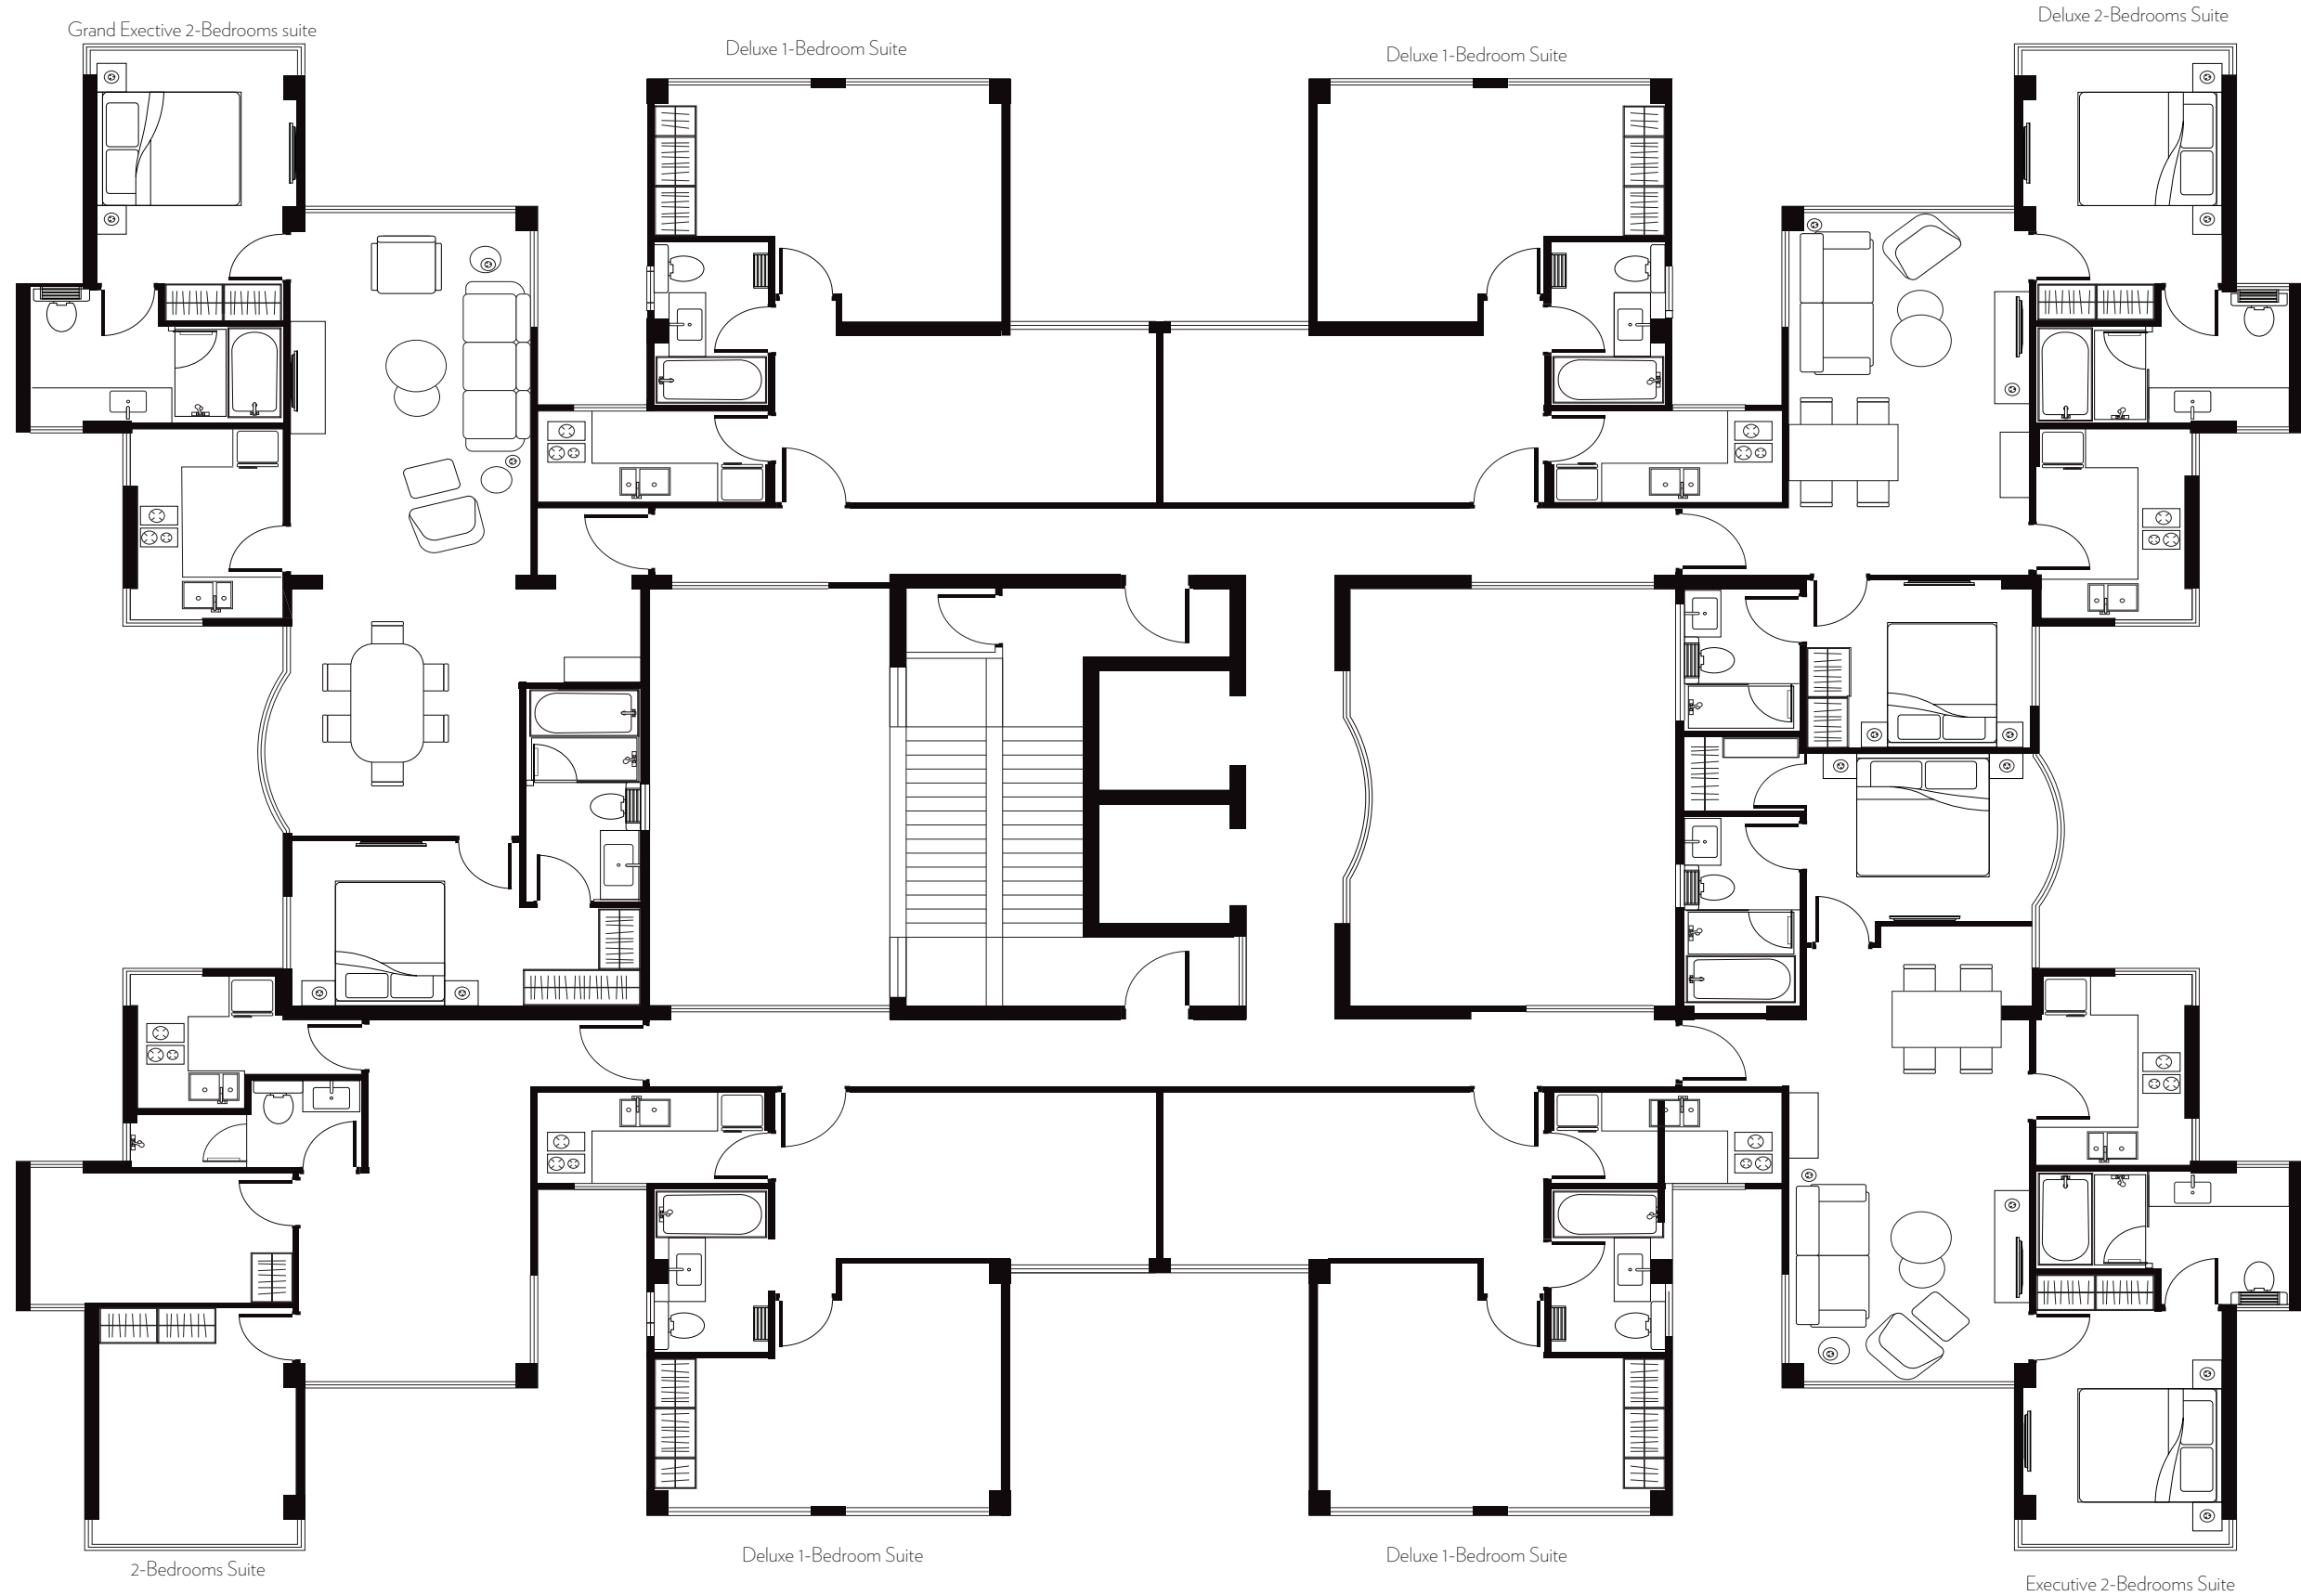

BLUE POOL ROAD

(1) The floor plan(s) is/are not drawn to scale.
 (2) This promotional material is not an advertisement for promoting, and does not purport to promote, the sale of any residential property of Eaton Residences Management Limited. This promotional material does not constitute and must not be construed as any offer or representation, whether express or implied, on the part of Eaton Residences Management Limited in relation to the scale, or promotion for the scale of any residential units of Eaton Residences Management Limited, and shall not be relied on by any person as such.
 (3) The owner and management reserve the right to make modifications and changes to the building design, specifications, features, floor plans, layouts, materials and intended use of facilities without prior notice. All interior and exterior design fittings and finishes shown in this promotional material are subject to final adjustment upon completion and for reference purpose only. All information, statements and specifications contained in the leaflet are for reference purposes only and shall not form any part of any offer or contract.
 All terms and conditions of any rental of any flats of the development will be governed by separate agreements.